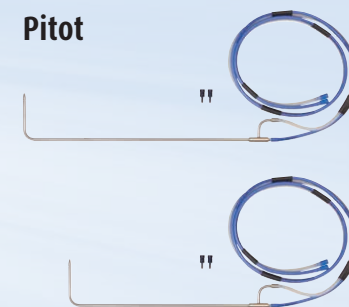

Pitot

Part no. 500238.1

Part no. 500238

CAPBs® sens PS10
20 mbar

CAPBs® sens PS20
180 mbar

S4601 ST 150 mbar
S4602 ST 20 mbar