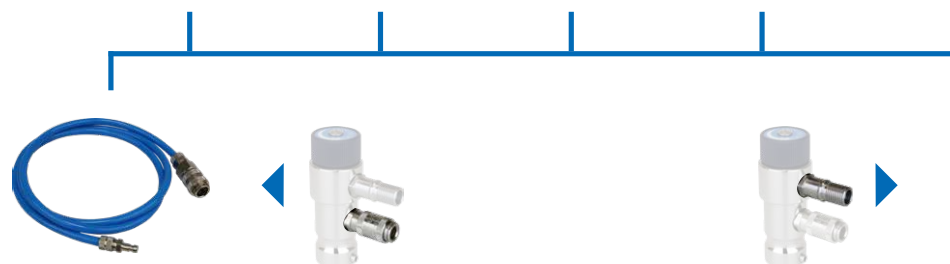

## GAS AND AIR

Multiple connection plug

3/8" + 3/4" 500679.1  
1/2" + 1" 500679.2  
1 1/4" 500679.3

Cap nut

3/8" 511171  
1/2" 511172  
3/4" 511173  
1" 511174

Test plug cylindrical

1/2" 500678.3  
3/4" 500678.4  
1" 500678.5  
1 1/4" 500678.6

Test plug conical

1/2" - 3/4" 500678.1  
3/4" - 1 1/4" 500678.2

Test plug

1/2" 500694

Part no. 500685

Part no. 500670.2

CAPBs® sens PS22  
180 mbar

CAPBs® sens PS42  
6 bar

CAPBs® sens PS20  
180 mbar

CAPBs® sens PS33  
2 bar

CAPBs® sens PS40  
6 bar

S4601 ST 150 mbar  
S4610 ST 1 bar  
S4650 ST 5 bar  
S4680 ST 8 bar

### Pressurisation

Hand-operated bulb pump  
Part no. 511018

Compressor connection  
Part no. 511111